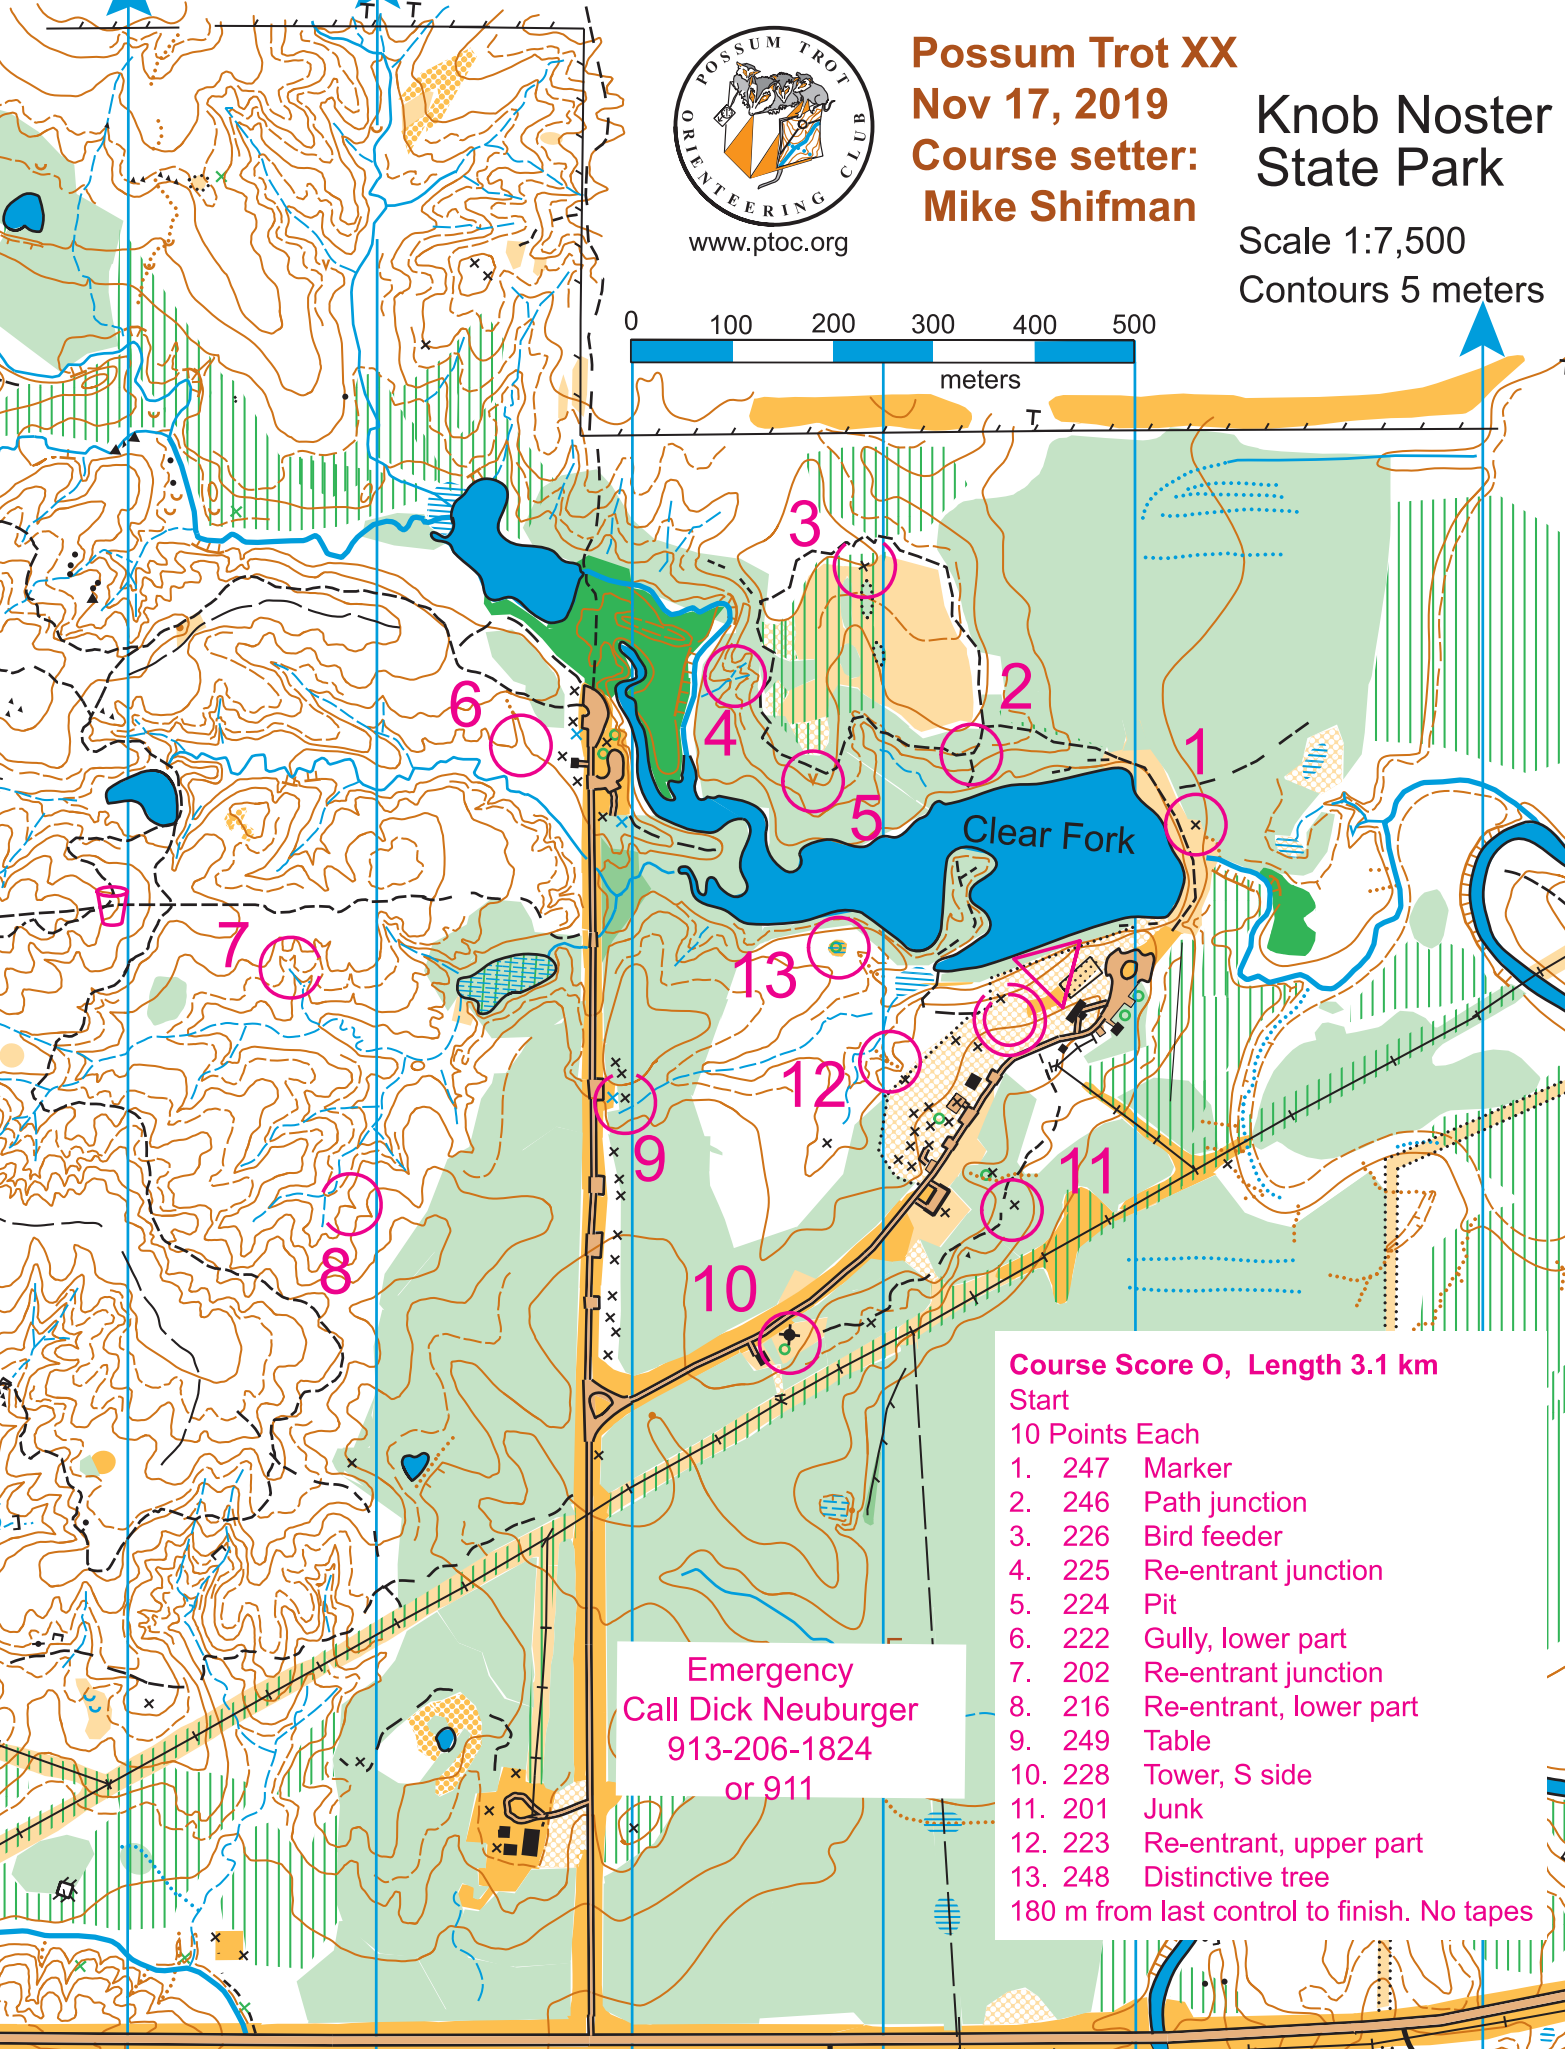

www.ptoc.org

Possum Trot XX
Nov 17, 2019
Course setter:
Mike Shifman

Knob Noster
State Park

Scale 1:7,500
Contours 5 meters

- Course Score 0, Length 3.1 km**
Start
- 10 Points Each
- 1. 247 Marker
 - 2. 246 Path junction
 - 3. 226 Bird feeder
 - 4. 225 Re-entrant junction
 - 5. 224 Pit
 - 6. 222 Gully, lower part
 - 7. 202 Re-entrant junction
 - 8. 216 Re-entrant, lower part
 - 9. 249 Table
 - 10. 228 Tower, S side
 - 11. 201 Junk
 - 12. 223 Re-entrant, upper part
 - 13. 248 Distinctive tree
- 180 m from last control to finish. No tapes

Emergency
Call Dick Neuburger
913-206-1824
or 911